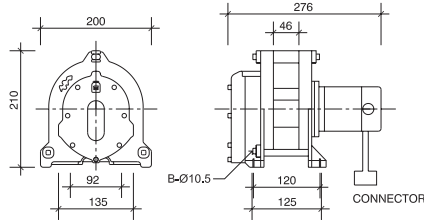

Dimensions

DH120 / 120A

DH500 / 500A

DH300 / 300A

Specifications

Model	DH120	DH120A	DH300	DH300A	DH500	DH500A
Stock Code	PDH120	PDH125	PDH300	PDH305	PDH500	PDH505
Rated Capacity kg	120	120	300	300	500	500
Voltage DC	12v	24v	12v	24v	12v	24v
No Load Amp	7	4	10	5	15	12
Full Load Amp	20	10	40	18	50	30
V	20 x 10	20 x 10	40 x 18	40 x 18	50 x 30	50 x 30
Speed m/min	5				4	4
Gear Ratio	56:1	56:1	240:1		276:1	
Wire Rope Ømm x m	4 x 5	4 x 5	4.8 x 12		6.2 x 12	
Weight kg	17	17	27	27	27	27