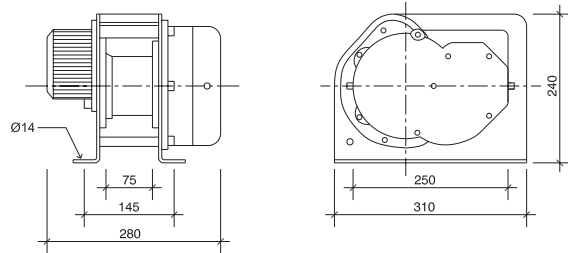

Dimensions

DH120 / 120A

DH500 / 500A

DH300 / 300A

Specifications

Model	DH120	DH120A	DH300	DH300A	DH500	DH500A
Stock Code	PDH120	PDH125	PDH300	PDH305	PDH500	PDH505
Rated Capacity kg	120	120	300	300	500	500
Voltage DC	12v	24v	12v	24v	12v	24v
No Load Amp	7	4	10	5	15	12
Full Load Amp	20	10	40	18	50	30
V	20 x 10	20 x 10	40 x 18	40 x 18	50 x 30	50 x 30
Speed m/min	5				4	4
Gear Ratio	56:1	56:1	240:1		276:1	
Wire Rope Ømm x m	4 x 5	4 x 5	4.8 x 12		6.2 x 12	
Weight kg	17	17	27	27	27	27