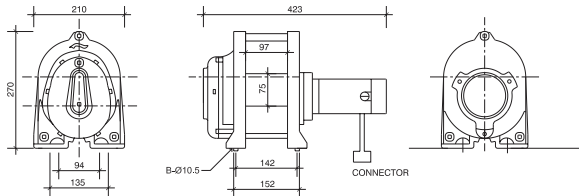

Dimensions

DH120 / 120A

DH500 / 500A

DH300 / 300A

Specifications

Model	DH120	DH120A	DH300	DH300A	DH500	DH500A
Stock Code	PDH120	PDH125	PDH300	PDH305	PDH500	PDH505
Rated Capacity kg	120	120	300	300	500	500
Voltage DC	12v	24v	12v	24v	12v	24v
No Load Amp	7	4	10	5	15	12
Full Load Amp	20	10	40	18	50	30
V	20 x 10	20 x 10	40 x 18	40 x 18	50 x 30	50 x 30
Speed m/min	5				4	4
Gear Ratio	56:1	56:1	240:1		276:1	
Wire Rope Ømm x m	4 x 5	4 x 5	4.8 x 12		6.2 x 12	
Weight kg	17	17	27	27	27	27