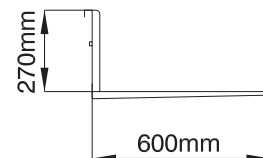

Dimensions