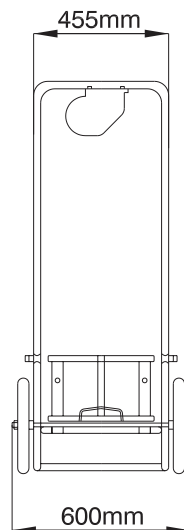

Specifications