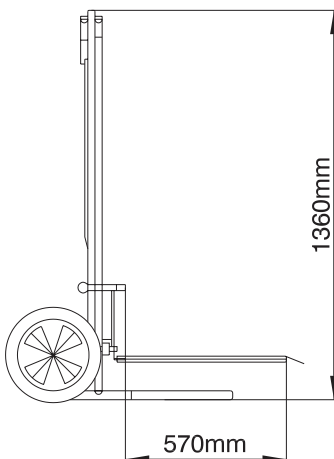

Specifications

Dimensions

Your nearest distributor;

Model	PL100
Stock Code	LPL100
Capacity	kg 100
Max Platform Height	mm 1000
Plate Size w x l	mm 400 x 635
Frame weight	kg 18
Overall weight	27

The information contained in this flyer is to be used as a guide only, specifications subject to change without notice. All Materials Handling/Lifting jobs should be assessed individually. Pacific Hoists products are NOT to be used for lifting or lowering person/s.

PACIFIC HOISTS PTY LTD

www.pacifichoists.com.au

Head Office
24 Foundry Road
Seven Hills NSW 2147
Tel: +61 2 8825 6900
Fax: +61 2 8825 6999
Email: sales@pacifichoists.com.au

Western Australia
3/39 Tullock Way
Canning Vale WA 6155
Tel: +61 8 9456 4140
Fax: +61 8 9456 4142
Email: sales@pacifichoists.com.au

New Zealand
11 Druces Road
Manukau City South Auckland
New Zealand
Tel: +64 9 263 5566
Fax: +64 9 263 5567
Email: info@pacifichoists.co.nz